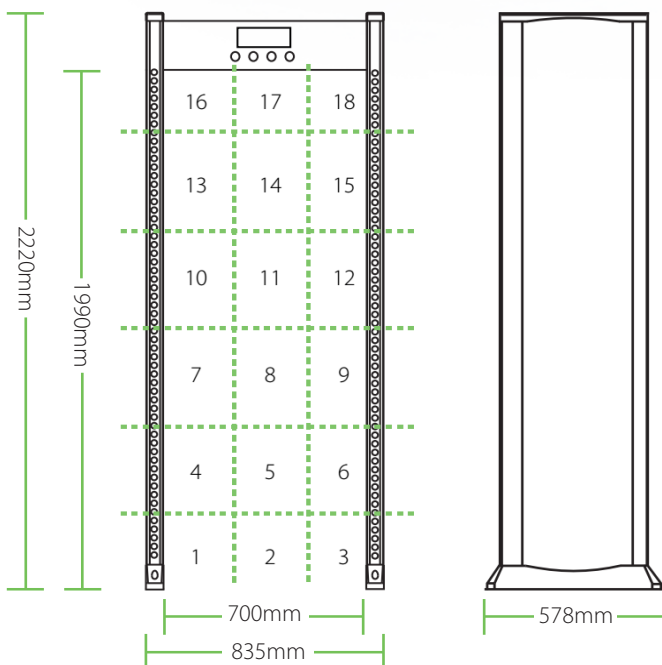

Walk Through Metal Detector

ZK-D2180S 18 Zones Standard

Applications

- 18 detection zones
- 256 sensitivity levels
- 3.7" LCD display
- Counter for alarm and people
- Synchronous sound & LED alarm

Specification

Power supply	AC100 V-240 V
Working temperature	-20°C~+50°C
Working frequency	4KHz—8KHz
Standard external size	2220mm(H)X835mm(W)X578mm(D)
Standard internal size	1990mm(H)X700mm(W)X578mm(D)
Package size for door panels	2260*650*260mm *1ctn
Package size for control unit	780*390*250 mm*1ctn
Gross weight	70kg

Dimensions

Recommended uses

High visitors flowrate

School

Shopping arcade

Entertainment